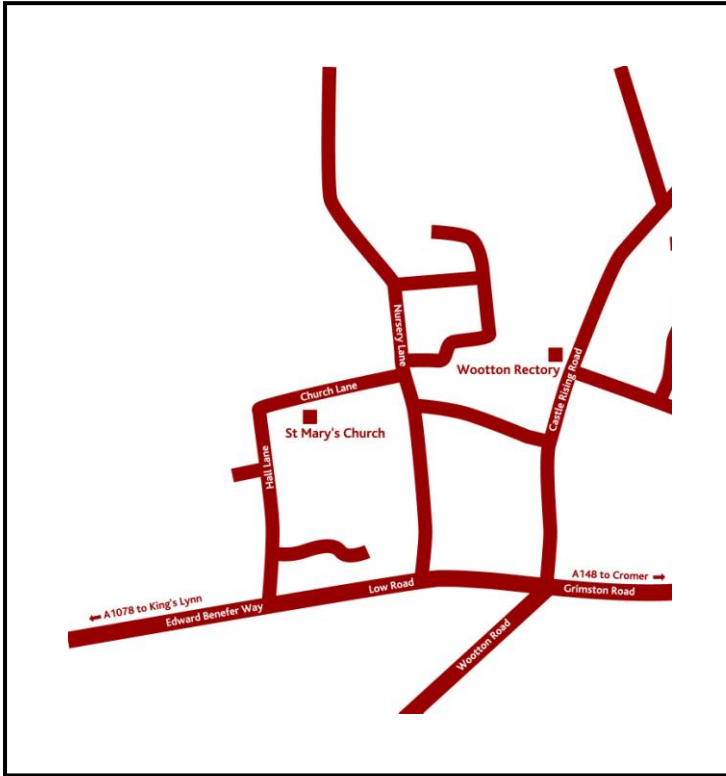

How to find us

St. Mary's Church
Church Lane
South Wootton
King's Lynn
PE30 3LJ

All Saints Church
Manor Road
North Wootton
King's Lynn
PE30 3PZ